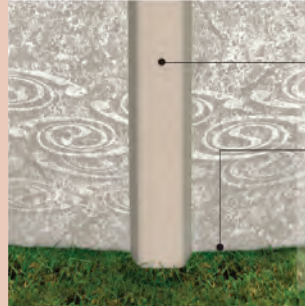

structure

7-inch injected resin top ledge

Ledge cover made from Synpro™ resin

- Rounded corners and a design that hides screws
- Never chips or discolors

upright

- 5-inch fully supportive steel upright

resin bottom rail

corrugation

- A rippled finish lets the wall resist both water pressure and external shocks

wall joint

- Computer-designed wall joint ensures better resistance to water pressure
- Wall reinforced with steel bars
- Oversized bolts augment stability

lok™ system

- Pre-grooved parts to make screw installation easy
- Screws lock in place to maintain structural integrity

ellipse wall

Wall height 54"

It is protected by a resin-based paint called Resin Shield, which provides an extra layer of resistance against corrosion.