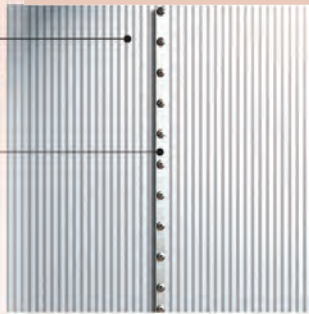

12' • 15' • 18' • 21'
24' • 27' • 30' • 33'

12' x 23' • 15' x 26'
15' x 30' • 18' x 33'

Oval pool with
invisible supports

Magnus

durability never looked so good!

Injection-molded resin and super-sturdy steel are the key to this pool's incredible endurance. Magnus' high-impact resin is extremely resilient and 100% non-corrosive, so it will not chip or discolor. In addition, steel provides unparalleled strength and durability. With this advanced technology, Magnus is sure to stand the test of time...and to keep looking great!

structure

7-inch injected resin top ledge

Ledge cover made from Synpro™ resin

- Rounded corners and a design that hides screws
- Never chips or discolors

upright

- 5-inch fully supportive steel upright

resin bottom rail

corrugation

- A rippled finish lets the wall resist both water pressure and external shocks

wall joint

- Computer-designed wall joint ensures better resistance to water pressure
- Wall reinforced with steel bars
- Oversized bolts augment stability

lok™ system

- Pre-grooved parts to make screw installation easy
- Screws lock in place to maintain structural integrity

ellipse wall

Wall height 54"

It is protected by a resin-based paint called Resin Shield, which provides an extra layer of resistance against corrosion.